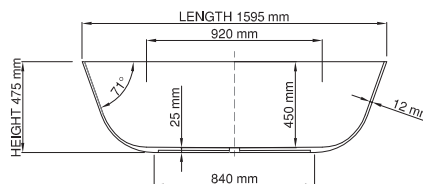

thin-edge

Price: \$ 4, 428.00
 Size (l) x (w) x (h): 1595mm x 730mm x 475mm
 Water capacity: 260 L
 Overflow: No overflow
 Material: DADOquartz®
 Finish: Matte / Satin

Base dimensions: 840mm x 420mm
 Edge width: 12mm
 Waste diameter: 50mm - fits Bespoke 40mm plug
 Weight: 59kg

Shipping information

Packing dimensions: 1645mm x 780mm x 625mm
 Shipping mass: 109kg