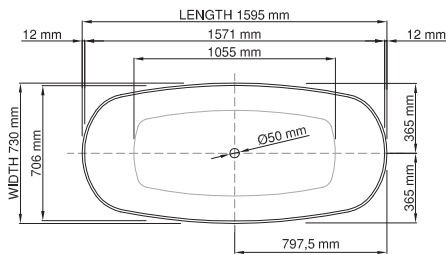

thin-edge

Price: \$ 4, 428.00
 Size (l) x (w) x (h): 1595mm x 730mm x 475mm
 Water capacity: 260 L
 Overflow: No overflow
 Material: DADOquartz®
 Finish: Matte / Satin

Base dimensions: 840mm x 420mm
 Edge width: 12mm
 Waste diameter: 50mm - fits Bespoke 40mm plug
 Weight: 59kg

Shipping information

Packing dimensions: 1645mm x 780mm x 625mm
 Shipping mass: 109kg