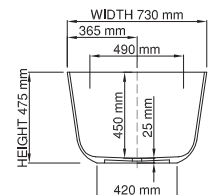

thin-edge

Price: \$ 4, 428.00
 Size (l) x (w) x (h): 1595mm x 730mm x 475mm
 Water capacity: 260 L
 Overflow: No overflow
 Material: DADOquartz®
 Finish: Matte / Satin

Base dimensions: 840mm x 420mm
 Edge width: 12mm
 Waste diameter: 50mm - fits Bespoke 40mm plug
 Weight: 59kg

Shipping information

Packing dimensions: 1645mm x 780mm x 625mm
 Shipping mass: 109kg