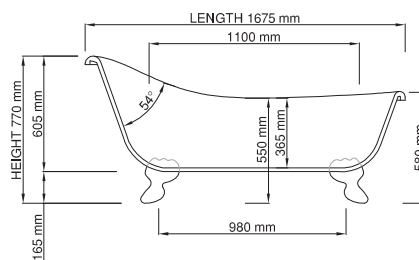

wide-edge

Price: \$ 3, 984.00  
 Size (l) x (w) x (h): 1650mm x 735mm x 770/580mm  
 Waste to floor: 165mm  
 Water capacity: 110 L  
 Overflow: No overflow  
 Material: DADOquartz®  
 Finish: Matte / Satin

Base dimensions: 980mm x 360mm  
 Edge width: 75mm  
 Waste diameter: 50mm - fits Bespoke 40mm plug  
 Weight: 55kg

### Shipping information

Packing dimensions: 1720mm x 750mm on a base  
 Shipping mass: 105kg