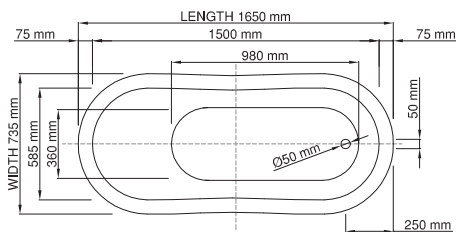

wide-edge

Price: \$ 3, 984.00  
 Size (l) x (w) x (h): 1650mm x 735mm x 770/580mm  
 Waste to floor: 165mm  
 Water capacity: 110 L  
 Overflow: No overflow  
 Material: DADOquartz®  
 Finish: Matte / Satin

Base dimensions: 980mm x 360mm  
 Edge width: 75mm  
 Waste diameter: 50mm - fits Bespoke 40mm plug  
 Weight: 55kg

### Shipping information

Packing dimensions: 1720mm x 750mm on a base  
 Shipping mass: 105kg