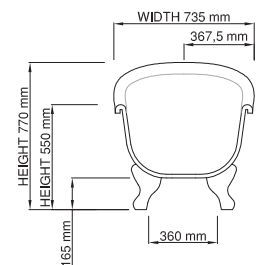

wide-edge

Price: \$ 3, 984.00  
 Size (l) x (w) x (h): 1650mm x 735mm x 770/580mm  
 Waste to floor: 165mm  
 Water capacity: 110 L  
 Overflow: No overflow  
 Material: DADOquartz®  
 Finish: Matte / Satin

Base dimensions: 980mm x 360mm  
 Edge width: 75mm  
 Waste diameter: 50mm - fits Bespoke 40mm plug  
 Weight: 55kg

### Shipping information

Packing dimensions: 1720mm x 750mm on a base  
 Shipping mass: 105kg