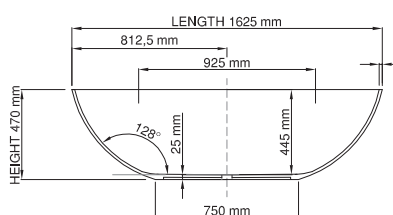

thin-edge

Price: \$ 4, 428.00
Size (l) x (w) x (h): 1625mm x 730mm x 470mm
Water capacity: 287 L
Overflow: No overflow
Material: DADOquartz®
Finish: Matte / Satin

Base dimensions: 750mm x 420mm
Edge width: 15mm
Waste diameter: 50mm - fits Bespoke 40mm plug
Weight: 60kg

Shipping information

Packing dimensions: 1680mm x 780mm x 640mm
Shipping mass: 110kg