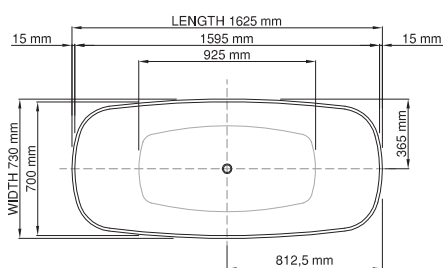

thin-edge

Price: \$ 4, 428.00
Size (l) x (w) x (h): 1625mm x 730mm x 470mm
Water capacity: 287 L
Overflow: No overflow
Material: DADOquartz®
Finish: Matte / Satin

Base dimensions: 750mm x 420mm
Edge width: 15mm
Waste diameter: 50mm - fits Bespoke 40mm plug
Weight: 60kg

Shipping information

Packing dimensions: 1680mm x 780mm x 640mm
Shipping mass: 110kg