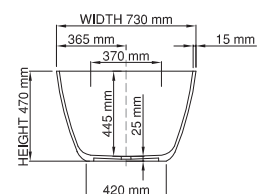

thin-edge

Price: \$ 4, 428.00
Size (l) x (w) x (h): 1625mm x 730mm x 470mm
Water capacity: 287 L
Overflow: No overflow
Material: DADOquartz®
Finish: Matte / Satin

Base dimensions: 750mm x 420mm
Edge width: 15mm
Waste diameter: 50mm - fits Bespoke 40mm plug
Weight: 60kg

Shipping information

Packing dimensions: 1680mm x 780mm x 640mm
Shipping mass: 110kg