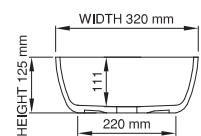

thin-edge

Price: \$ 594.00
 Size (l) x (w) x (h): 520mm x 320mm x 125mm
 Top to waste: 111mm
 Overflow: No overflow
 Material: DADOquartz®
 Finish: Matte / Satin
 Mounting: Counter-top / Under-mount

Base dimensions: 320mm x 220mm
 Edge width: 10mm
 Waste diameter: 40mm - fits Bespoke plug
 Weight: 5.9kg

Shipping information

Packing dimensions: 600mm x 400mm x 140mm
 Shipping mass: 7.9kg