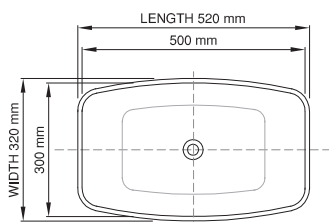

thin-edge

Price: \$ 594.00
 Size (l) x (w) x (h): 520mm x 320mm x 125mm
 Top to waste: 111mm
 Overflow: No overflow
 Material: DADOquartz®
 Finish: Matte / Satin
 Mounting: Counter-top / Under-mount

Base dimensions: 320mm x 220mm
 Edge width: 10mm
 Waste diameter: 40mm - fits Bespoke plug
 Weight: 5.9kg

Shipping information

Packing dimensions: 600mm x 400mm x 140mm
 Shipping mass: 7.9kg