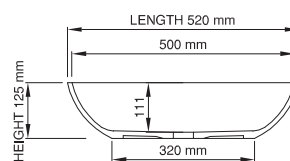

thin-edge

Price: \$ 594.00
 Size (l) x (w) x (h): 520mm x 320mm x 125mm
 Top to waste: 111mm
 Overflow: No overflow
 Material: DADOquartz®
 Finish: Matte / Satin
 Mounting: Counter-top / Under-mount

Base dimensions: 320mm x 220mm
 Edge width: 10mm
 Waste diameter: 40mm - fits Bespoke plug
 Weight: 5.9kg

Shipping information

Packing dimensions: 600mm x 400mm x 140mm
 Shipping mass: 7.9kg