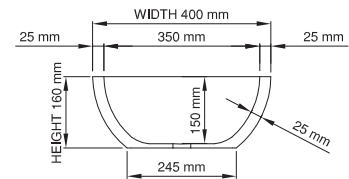

wide-edge

Price: \$ 759.00
 Size (l) x (w) x (h): 575mm x 400mm x 160mm
 Top to waste: 150mm
 Overflow: No overflow
 Material: DADOquartz®
 Finish: Matte / Satin
 Mounting: Counter-top / Under-mount

Base dimensions: 405mm x 245mm
 Edge width: 25mm
 Waste diameter: 40mm - fits Bespoke plug
 Weight: 15kg

Shipping information

Packing dimensions: 600mm x 455mm x 190mm
 Shipping mass: 17kg