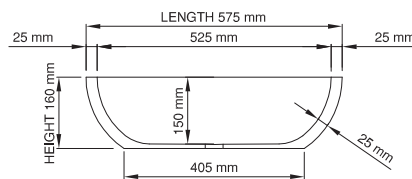

wide-edge

Price: \$ 759.00
 Size (l) x (w) x (h): 575mm x 400mm x 160mm
 Top to waste: 150mm
 Overflow: No overflow
 Material: DADOquartz®
 Finish: Matte / Satin
 Mounting: Counter-top / Under-mount

Base dimensions: 405mm x 245mm
 Edge width: 25mm
 Waste diameter: 40mm - fits Bespoke plug
 Weight: 15kg

Shipping information

Packing dimensions: 600mm x 455mm x 190mm
 Shipping mass: 17kg