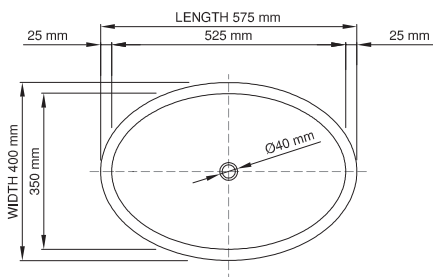

wide-edge

Price: \$ 759.00
 Size (l) x (w) x (h): 575mm x 400mm x 160mm
 Top to waste: 150mm
 Overflow: No overflow
 Material: DADOquartz®
 Finish: Matte / Satin
 Mounting: Counter-top / Under-mount

Base dimensions: 405mm x 245mm
 Edge width: 25mm
 Waste diameter: 40mm - fits Bespoke plug
 Weight: 15kg

Shipping information

Packing dimensions: 600mm x 455mm x 190mm
 Shipping mass: 17kg