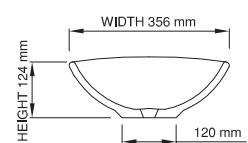

thin-edge

Price: \$ 768.90  
Size (l) x (w) x (h): 505mm x 356mm x 135mm  
Top to waste: 100mm  
Overflow: No overflow  
Material: DADOquartz®  
Finish: Matte / Satin  
Mounting: Counter-top

Base dimensions: 212mm x 120mm  
Edge width: 15mm  
Waste diameter: 40mm - fits Bespoke plug  
Weight: 10kg

### Shipping information

Packing dimensions: 580mm x 430mm x 170mm  
Shipping mass: 12kg