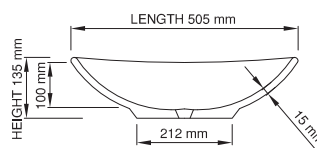

thin-edge

Price: \$ 768.90  
Size (l) x (w) x (h): 505mm x 356mm x 135mm  
Top to waste: 100mm  
Overflow: No overflow  
Material: DADOquartz®  
Finish: Matte / Satin  
Mounting: Counter-top

Base dimensions: 212mm x 120mm  
Edge width: 15mm  
Waste diameter: 40mm - fits Bespoke plug  
Weight: 10kg

### Shipping information

Packing dimensions: 580mm x 430mm x 170mm  
Shipping mass: 12kg