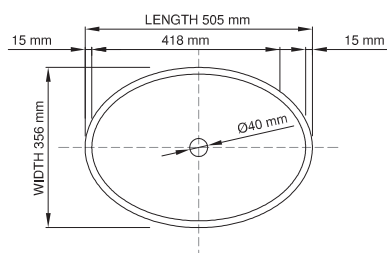

thin-edge

Price: \$ 768.90  
Size (l) x (w) x (h): 505mm x 356mm x 135mm  
Top to waste: 100mm  
Overflow: No overflow  
Material: DADOquartz®  
Finish: Matte / Satin  
Mounting: Counter-top

Base dimensions: 212mm x 120mm  
Edge width: 15mm  
Waste diameter: 40mm - fits Bespoke plug  
Weight: 10kg

### Shipping information

Packing dimensions: 580mm x 430mm x 170mm  
Shipping mass: 12kg