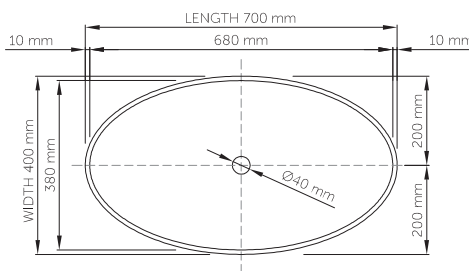

thin-edge

Price: \$ 834.90
 Size (l) x (w) x (h): 700mm x 400mm x 90mm
 Top to waste: 80mm
 Overflow: No overflow
 Material: DADOquartz®
 Finish: Matte / Satin
 Mounting: Counter-top / Under-mount

Base dimensions: 640mm x 370mm
 Edge width: 10mm
 Waste diameter: 40mm - fits Bespoke plug
 Weight: 10kg

Shipping information

Packing dimensions: 750mm x 450mm x 130mm
 Shipping mass: 12kg