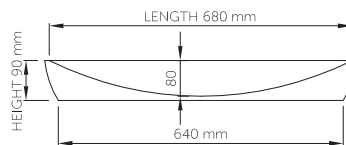

thin-edge

Price: \$ 834.90
 Size (l) x (w) x (h): 700mm x 400mm x 90mm
 Top to waste: 80mm
 Overflow: No overflow
 Material: DADOquartz®
 Finish: Matte / Satin
 Mounting: Counter-top / Under-mount

Base dimensions: 640mm x 370mm
 Edge width: 10mm
 Waste diameter: 40mm - fits Bespoke plug
 Weight: 10kg

Shipping information

Packing dimensions: 750mm x 450mm x 130mm
 Shipping mass: 12kg