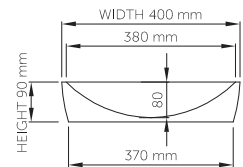

thin-edge

Price: \$ 834.90
 Size (l) x (w) x (h): 700mm x 400mm x 90mm
 Top to waste: 80mm
 Overflow: No overflow
 Material: DADOquartz®
 Finish: Matte / Satin
 Mounting: Counter-top / Under-mount

Base dimensions: 640mm x 370mm
 Edge width: 10mm
 Waste diameter: 40mm - fits Bespoke plug
 Weight: 10kg

Shipping information

Packing dimensions: 750mm x 450mm x 130mm
 Shipping mass: 12kg