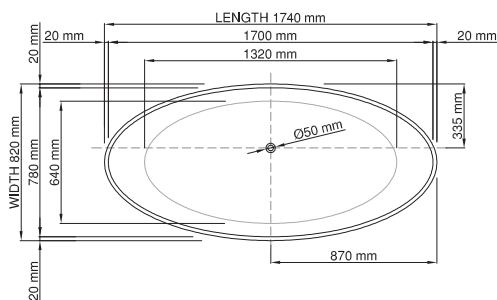

thin-edge

Price: \$ 5, 205.00  
 Size (l) x (w) x (h): 1740mm x 820mm x 520mm  
 Waste to floor: 110mm  
 Water capacity: 275 L  
 Overflow: No overflow  
 Material: DADOquartz®  
 Finish: Matte / Satin

Base dimensions: 880mm x 480mm  
 Edge width: 20mm  
 Waste diameter: 50mm - fits Bespoke 40mm plug  
 Weight: 80kg

### Shipping information

Packing dimensions: 1860mm x 920mm x 740mm  
 Shipping mass: 130kg