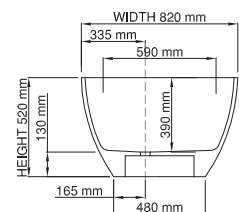

thin-edge

Price: \$ 5, 205.00  
 Size (l) x (w) x (h): 1740mm x 820mm x 520mm  
 Waste to floor: 110mm  
 Water capacity: 275 L  
 Overflow: No overflow  
 Material: DADOquartz®  
 Finish: Matte / Satin

Base dimensions: 880mm x 480mm  
 Edge width: 20mm  
 Waste diameter: 50mm - fits Bespoke 40mm plug  
 Weight: 80kg

### Shipping information

Packing dimensions: 1860mm x 920mm x 740mm  
 Shipping mass: 130kg