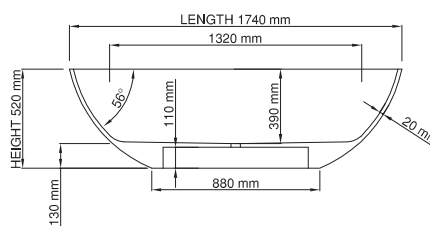

thin-edge

Price: \$ 5, 205.00  
 Size (l) x (w) x (h): 1740mm x 820mm x 520mm  
 Waste to floor: 110mm  
 Water capacity: 275 L  
 Overflow: No overflow  
 Material: DADOquartz®  
 Finish: Matte / Satin

Base dimensions: 880mm x 480mm  
 Edge width: 20mm  
 Waste diameter: 50mm - fits Bespoke 40mm plug  
 Weight: 80kg

### Shipping information

Packing dimensions: 1860mm x 920mm x 740mm  
 Shipping mass: 130kg