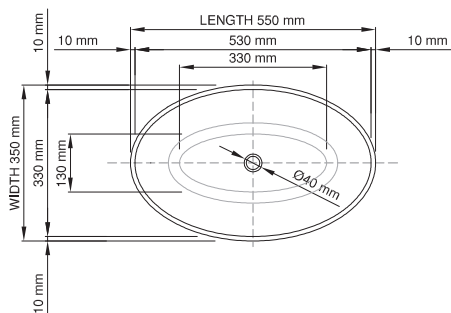

thin-edge

Price: \$ 649.00  
 Size (l) x (w) x (h): 550mm x 350mm x 125mm  
 Top to waste: 115mm  
 Overflow: No overflow  
 Material: DADOquartz®  
 Finish: Matte / Satin  
 Mounting: Counter-top / Under-mount

Base dimensions: 330mm x 130mm  
 Edge width: 10mm  
 Waste diameter: 40mm - fits Bespoke plug  
 Weight: 10kg

### Shipping information

Packing dimensions: 600mm x 400mm x 140mm  
 Shipping mass: 12kg