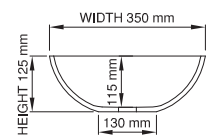

thin-edge

Price: \$ 649.00  
 Size (l) x (w) x (h): 550mm x 350mm x 125mm  
 Top to waste: 115mm  
 Overflow: No overflow  
 Material: DADOquartz®  
 Finish: Matte / Satin  
 Mounting: Counter-top / Under-mount

Base dimensions: 330mm x 130mm  
 Edge width: 10mm  
 Waste diameter: 40mm - fits Bespoke plug  
 Weight: 10kg

### Shipping information

Packing dimensions: 600mm x 400mm x 140mm  
 Shipping mass: 12kg