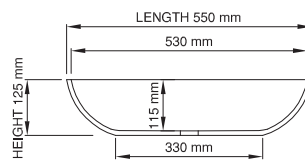

thin-edge

Price: \$ 649.00  
 Size (l) x (w) x (h): 550mm x 350mm x 125mm  
 Top to waste: 115mm  
 Overflow: No overflow  
 Material: DADOquartz®  
 Finish: Matte / Satin  
 Mounting: Counter-top / Under-mount

Base dimensions: 330mm x 130mm  
 Edge width: 10mm  
 Waste diameter: 40mm - fits Bespoke plug  
 Weight: 10kg

### Shipping information

Packing dimensions: 600mm x 400mm x 140mm  
 Shipping mass: 12kg