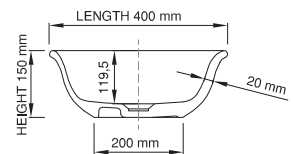

thin-edge

Price: \$ 759.00  
 Size (l) x (w) x (h): 545mm x 400mm x 150mm  
 Top to waste: 119.5mm  
 Overflow: No overflow  
 Material: DADOquartz®  
 Finish: Matte / Satin  
 Mounting: Counter-top

Base dimensions: 300mm x 200mm  
 Edge width: 10mm  
 Waste diameter: 40mm - fits Bespoke plug  
 Weight: 7.5kg

### Shipping information

Packing dimensions: 600mm x 400mm x 140mm  
 Shipping mass: 9.5kg