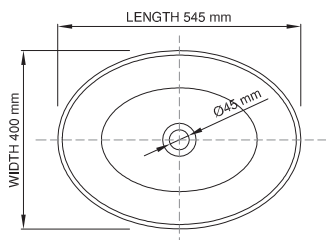

thin-edge

Price: \$ 759.00  
 Size (l) x (w) x (h): 545mm x 400mm x 150mm  
 Top to waste: 119.5mm  
 Overflow: No overflow  
 Material: DADOquartz®  
 Finish: Matte / Satin  
 Mounting: Counter-top

Base dimensions: 300mm x 200mm  
 Edge width: 10mm  
 Waste diameter: 40mm - fits Bespoke plug  
 Weight: 7.5kg

### Shipping information

Packing dimensions: 600mm x 400mm x 140mm  
 Shipping mass: 9.5kg