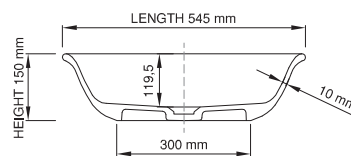

thin-edge

Price: \$ 759.00  
 Size (l) x (w) x (h): 545mm x 400mm x 150mm  
 Top to waste: 119.5mm  
 Overflow: No overflow  
 Material: DADOquartz®  
 Finish: Matte / Satin  
 Mounting: Counter-top

Base dimensions: 300mm x 200mm  
 Edge width: 10mm  
 Waste diameter: 40mm - fits Bespoke plug  
 Weight: 7.5kg

### Shipping information

Packing dimensions: 600mm x 400mm x 140mm  
 Shipping mass: 9.5kg