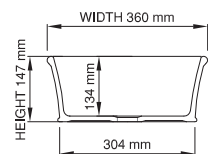

wide-edge

Price: \$ 768.90
 Size (l) x (w) x (h): 560mm x 360mm x 147mm
 Top to waste: 134mm
 Overflow: No overflow
 Material: DADOquartz®
 Finish: Matte / Satin
 Mounting: Counter-top

Base dimensions: 504mm x 304mm
 Edge width: 10mm
 Waste diameter: 40mm - fits Bespoke plug
 Weight: 8.7kg

Shipping information

Packing dimensions: 600mm x 455mm x 190mm
 Shipping mass: 10.7kg