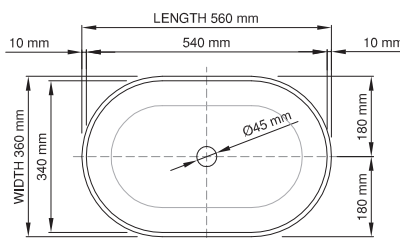

wide-edge

Price: \$ 768.90
 Size (l) x (w) x (h): 560mm x 360mm x 147mm
 Top to waste: 134mm
 Overflow: No overflow
 Material: DADOquartz®
 Finish: Matte / Satin
 Mounting: Counter-top

Base dimensions: 504mm x 304mm
 Edge width: 10mm
 Waste diameter: 40mm - fits Bespoke plug
 Weight: 8.7kg

Shipping information

Packing dimensions: 600mm x 455mm x 190mm
 Shipping mass: 10.7kg