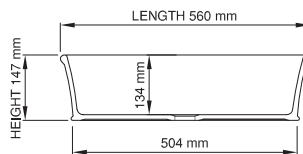

wide-edge

Price: \$ 768.90
 Size (l) x (w) x (h): 560mm x 360mm x 147mm
 Top to waste: 134mm
 Overflow: No overflow
 Material: DADOquartz®
 Finish: Matte / Satin
 Mounting: Counter-top

Base dimensions: 504mm x 304mm
 Edge width: 10mm
 Waste diameter: 40mm - fits Bespoke plug
 Weight: 8.7kg

Shipping information

Packing dimensions: 600mm x 455mm x 190mm
 Shipping mass: 10.7kg