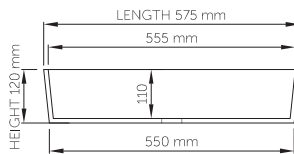

wide-edge

Price: \$ 759.00
 Size (l) x (w) x (h): 575mm x 245mm x 120mm
 Top to waste: 110mm
 Overflow: No overflow
 Material: DADOquartz®
 Finish: Matte / Satin
 Mounting: Counter-top / Under-mount

Base dimensions: 550mm x 215mm
 Edge width: 10mm
 Waste diameter: 40mm - fits Bespoke plug
 Weight: 10kg

Shipping information

Packing dimensions: 590mm x 590mm x 200mm
 Shipping mass: 12kg