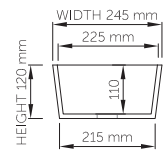

wide-edge

Price: \$ 759.00
 Size (l) x (w) x (h): 575mm x 245mm x 120mm
 Top to waste: 110mm
 Overflow: No overflow
 Material: DADOquartz®
 Finish: Matte / Satin
 Mounting: Counter-top / Under-mount

Base dimensions: 550mm x 215mm
 Edge width: 10mm
 Waste diameter: 40mm - fits Bespoke plug
 Weight: 10kg

Shipping information

Packing dimensions: 590mm x 590mm x 200mm
 Shipping mass: 12kg