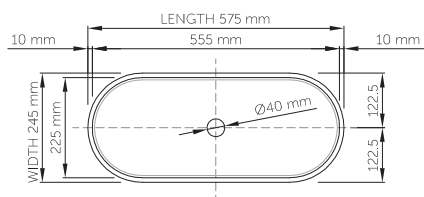

wide-edge

Price: \$ 759.00
 Size (l) x (w) x (h): 575mm x 245mm x 120mm
 Top to waste: 110mm
 Overflow: No overflow
 Material: DADOquartz®
 Finish: Matte / Satin
 Mounting: Counter-top / Under-mount

Base dimensions: 550mm x 215mm
 Edge width: 10mm
 Waste diameter: 40mm - fits Bespoke plug
 Weight: 10kg

Shipping information

Packing dimensions: 590mm x 590mm x 200mm
 Shipping mass: 12kg