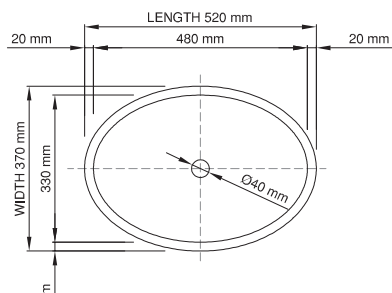

wide-edge

Price: \$ 649.00
 Size (l) x (w) x (h): 520mm x 370mm x 110mm
 Top to waste: 100mm
 Overflow: No overflow
 Material: DADOquartz®
 Finish: Matte / Satin
 Mounting: Counter-top / Under-mount

Base dimensions: 230mm x 200mm
 Edge width: 20mm
 Waste diameter: 40mm - fits Bespoke plug
 Weight: 5kg

Shipping information

Packing dimensions: 600mm x 430mm x 175mm
 Shipping mass: 7kg