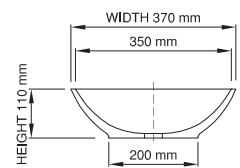

wide-edge

Price: \$ 649.00
 Size (l) x (w) x (h): 520mm x 370mm x 110mm
 Top to waste: 100mm
 Overflow: No overflow
 Material: DADOquartz®
 Finish: Matte / Satin
 Mounting: Counter-top / Under-mount

Base dimensions: 230mm x 200mm
 Edge width: 20mm
 Waste diameter: 40mm - fits Bespoke plug
 Weight: 5kg

Shipping information

Packing dimensions: 600mm x 430mm x 175mm
 Shipping mass: 7kg