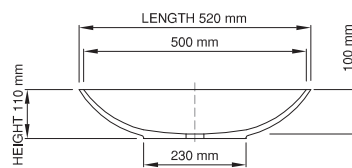

wide-edge

Price: \$ 649.00
 Size (l) x (w) x (h): 520mm x 370mm x 110mm
 Top to waste: 100mm
 Overflow: No overflow
 Material: DADOquartz®
 Finish: Matte / Satin
 Mounting: Counter-top / Under-mount

Base dimensions: 230mm x 200mm
 Edge width: 20mm
 Waste diameter: 40mm - fits Bespoke plug
 Weight: 5kg

Shipping information

Packing dimensions: 600mm x 430mm x 175mm
 Shipping mass: 7kg