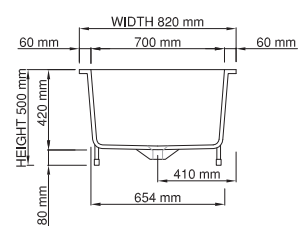

drop-in

Price: \$ 2,760.00
 Size (l) x (w) x (h): 1530mm x 820mm x 500mm
 Waste to floor: 30mm
 Water capacity: 258 L
 Overflow: No overflow
 Material: DADOquartz®
 Finish: Matte / Satin

Base dimensions: 930mm x 654mm
 Edge width: 10mm - 20mm
 Waste diameter: 50mm - fits Bespoke 40mm plug
 Weight: 33kg
 Tap holes: No tap hole
Shipping information
 Packing dimensions: 1790mm x 850mm x 670mm
 Shipping mass: 83kg