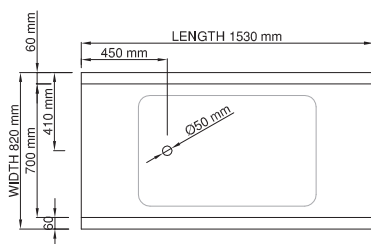

drop-in

Price: \$ 2,760.00
 Size (l) x (w) x (h): 1530mm x 820mm x 500mm
 Waste to floor: 30mm
 Water capacity: 258 L
 Overflow: No overflow
 Material: DADOquartz®
 Finish: Matte / Satin

Base dimensions: 930mm x 654mm
 Edge width: 10mm - 20mm
 Waste diameter: 50mm - fits Bespoke 40mm plug
 Weight: 33kg
 Tap holes: No tap hole
Shipping information
 Packing dimensions: 1790mm x 850mm x 670mm
 Shipping mass: 83kg