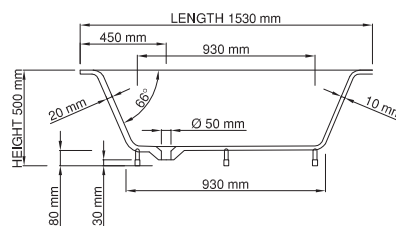

drop-in

Price: \$ 2,760.00
 Size (l) x (w) x (h): 1530mm x 820mm x 500mm
 Waste to floor: 30mm
 Water capacity: 258 L
 Overflow: No overflow
 Material: DADOquartz®
 Finish: Matte / Satin

Base dimensions: 930mm x 654mm
 Edge width: 10mm - 20mm
 Waste diameter: 50mm - fits Bespoke 40mm plug
 Weight: 33kg
 Tap holes: No tap hole
Shipping information
 Packing dimensions: 1790mm x 850mm x 670mm
 Shipping mass: 83kg