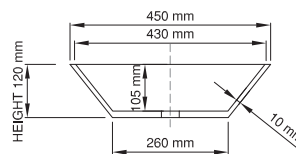

thin-edge

Price: \$ 649.00
 Size (l) x (w) x (h): 450mm x 450mm x 120mm
 Top to waste: 105mm
 Overflow: No overflow
 Material: DADOquartz®
 Finish: Matte / Satin
 Mounting: Counter-top / Under-mount

Base dimensions: 260mm
 Edge width: 10mm
 Waste diameter: 40mm - fits Bespoke plug
 Weight: 5kg

Shipping information

Packing dimensions: 470mm x 470mm x 180mm
 Shipping mass: 7kg