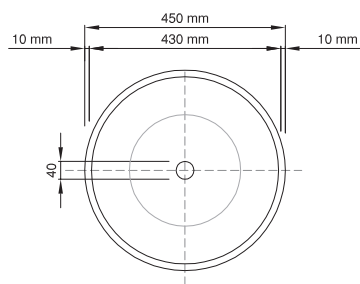

thin-edge

Price: \$ 649.00
 Size (l) x (w) x (h): 450mm x 450mm x 120mm
 Top to waste: 105mm
 Overflow: No overflow
 Material: DADOquartz®
 Finish: Matte / Satin
 Mounting: Counter-top / Under-mount

Base dimensions: 260mm
 Edge width: 10mm
 Waste diameter: 40mm - fits Bespoke plug
 Weight: 5kg

Shipping information

Packing dimensions: 470mm x 470mm x 180mm
 Shipping mass: 7kg