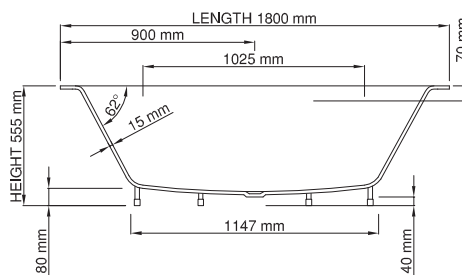

drop-in

Price: \$ 3,300.00
 Size (l) x (w) x (h): 1800mm x 910mm x 555mm
 Waste to floor: 40mm
 Water capacity: 293 L
 Overflow: No overflow
 Material: DADOquartz®
 Finish: Matte / Satin

Base dimensions: 1147mm x 597mm
 Edge width: 15mm - 30mm
 Waste diameter: 50mm - fits Bespoke 40mm plug
 Weight: 53kg
 Tap holes: No tap hole
Shipping information
 Packing dimensions: 1820mm x 1190mm x 730mm
 Shipping mass: 103kg