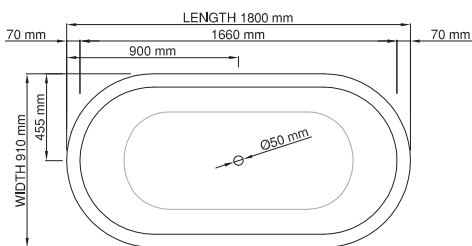

drop-in

Price: \$ 3,300.00
 Size (l) x (w) x (h): 1800mm x 910mm x 555mm
 Waste to floor: 40mm
 Water capacity: 293 L
 Overflow: No overflow
 Material: DADOquartz®
 Finish: Matte / Satin

Base dimensions: 1147mm x 597mm
 Edge width: 15mm - 30mm
 Waste diameter: 50mm - fits Bespoke 40mm plug
 Weight: 53kg
 Tap holes: No tap hole
Shipping information
 Packing dimensions: 1820mm x 1190mm x 730mm
 Shipping mass: 103kg