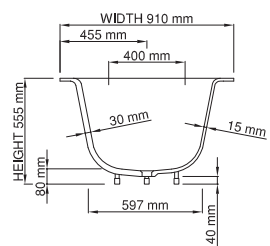

drop-in

Price: \$ 3,300.00
 Size (l) x (w) x (h): 1800mm x 910mm x 555mm
 Waste to floor: 40mm
 Water capacity: 293 L
 Overflow: No overflow
 Material: DADOquartz®
 Finish: Matte / Satin

Base dimensions: 1147mm x 597mm
 Edge width: 15mm - 30mm
 Waste diameter: 50mm - fits Bespoke 40mm plug
 Weight: 53kg
 Tap holes: No tap hole
Shipping information
 Packing dimensions: 1820mm x 1190mm x 730mm
 Shipping mass: 103kg