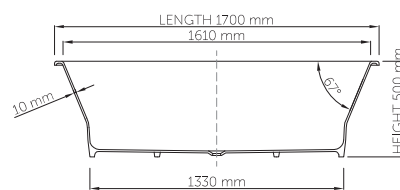

drop-in

Price: \$ 3, 207.00  
 Size (l) x (w) x (h): 1700mm x 800mm x 500mm  
 Waste to floor: 10mm  
 Water capacity: 290 L  
 Overflow: No overflow  
 Material: DADOquartz®  
 Finish: Matte / Satin

Base dimensions: 1330mm x 562mm  
 Edge width: 10mm - 21mm  
 Waste diameter: 50mm - fits Bespoke 40mm plug  
 Weight: 64kg  
 Tap holes: No tap hole  
**Shipping information**  
 Packing dimensions: 1820mm x 1620mm x 910mm  
 Shipping mass: 114kg