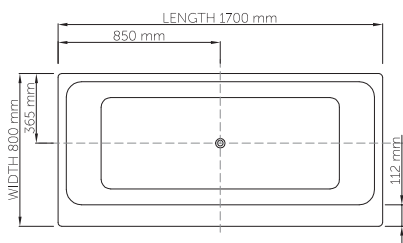

drop-in

Price: \$ 3, 207.00  
 Size (l) x (w) x (h): 1700mm x 800mm x 500mm  
 Waste to floor: 10mm  
 Water capacity: 290 L  
 Overflow: No overflow  
 Material: DADOquartz®  
 Finish: Matte / Satin

Base dimensions: 1330mm x 562mm  
 Edge width: 10mm - 21mm  
 Waste diameter: 50mm - fits Bespoke 40mm plug  
 Weight: 64kg  
 Tap holes: No tap hole  
**Shipping information**  
 Packing dimensions: 1820mm x 1620mm x 910mm  
 Shipping mass: 114kg