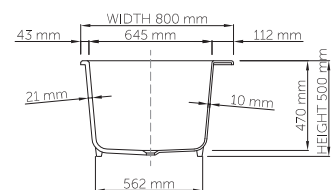

drop-in

Price: \$ 3, 207.00  
 Size (l) x (w) x (h): 1700mm x 800mm x 500mm  
 Waste to floor: 10mm  
 Water capacity: 290 L  
 Overflow: No overflow  
 Material: DADOquartz®  
 Finish: Matte / Satin

Base dimensions: 1330mm x 562mm  
 Edge width: 10mm - 21mm  
 Waste diameter: 50mm - fits Bespoke 40mm plug  
 Weight: 64kg  
 Tap holes: No tap hole  
**Shipping information**  
 Packing dimensions: 1820mm x 1620mm x 910mm  
 Shipping mass: 114kg