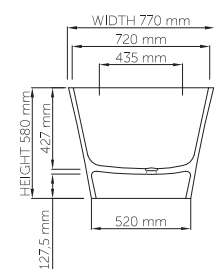

thin-edge

Price: \$ 5,760.00  
 Size (l) x (w) x (h): 1700mm x 770mm x 580mm  
 Waste to floor: 127.5mm  
 Water capacity: 285 L  
 Overflow: No overflow  
 Material: DADOquartz®  
 Finish: Matte / Satin

Base dimensions: 1300mm x 520mm  
 Edge width: 25mm  
 Waste diameter: 50mm - fits Bespoke 40mm plug  
 Weight: 91kg  
**Shipping information**  
 Packing dimensions: 1820mm x 850mm x 720mm  
 Shipping mass: 141kg