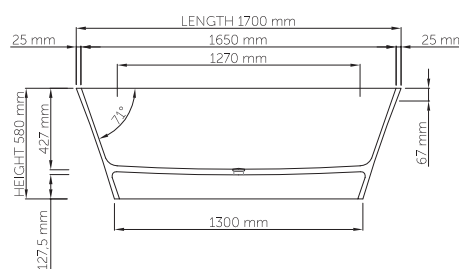

thin-edge

Price: \$ 5,760.00  
 Size (l) x (w) x (h): 1700mm x 770mm x 580mm  
 Waste to floor: 127.5mm  
 Water capacity: 285 L  
 Overflow: No overflow  
 Material: DADOquartz®  
 Finish: Matte / Satin

Base dimensions: 1300mm x 520mm  
 Edge width: 25mm  
 Waste diameter: 50mm - fits Bespoke 40mm plug  
 Weight: 91kg  
**Shipping information**  
 Packing dimensions: 1820mm x 850mm x 720mm  
 Shipping mass: 141kg