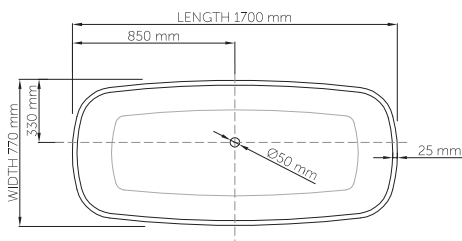

thin-edge

Price: \$ 5,760.00  
 Size (l) x (w) x (h): 1700mm x 770mm x 580mm  
 Waste to floor: 127.5mm  
 Water capacity: 285 L  
 Overflow: No overflow  
 Material: DADOquartz®  
 Finish: Matte / Satin

Base dimensions: 1300mm x 520mm  
 Edge width: 25mm  
 Waste diameter: 50mm - fits Bespoke 40mm plug  
 Weight: 91kg  
**Shipping information**  
 Packing dimensions: 1820mm x 850mm x 720mm  
 Shipping mass: 141kg