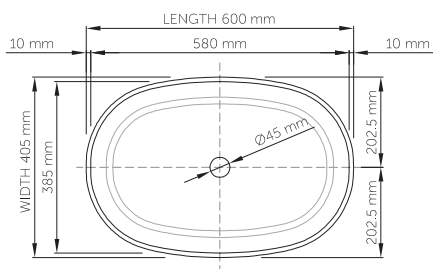

thin-edge

Price: \$ 713.90
 Size (l) x (w) x (h): 600mm x 405mm x 160mm
 Top to waste: 130mm
 Overflow: No overflow
 Material: DADOquartz®
 Finish: Matte / Satin
 Mounting: Counter-top

Base dimensions: 429mm x 303mm
 Edge width: 10mm
 Waste diameter: 40mm - fits Bespoke plug
 Weight: 9kg

Shipping information

Packing dimensions: 600mm x 430mm x 190mm
 Shipping mass: 11kg