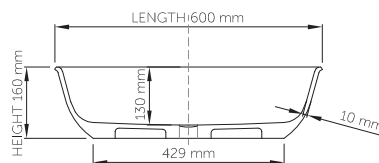

thin-edge

Price: \$ 713.90
 Size (l) x (w) x (h): 600mm x 405mm x 160mm
 Top to waste: 130mm
 Overflow: No overflow
 Material: DADOquartz®
 Finish: Matte / Satin
 Mounting: Counter-top

Base dimensions: 429mm x 303mm
 Edge width: 10mm
 Waste diameter: 40mm - fits Bespoke plug
 Weight: 9kg

Shipping information

Packing dimensions: 600mm x 430mm x 190mm
 Shipping mass: 11kg