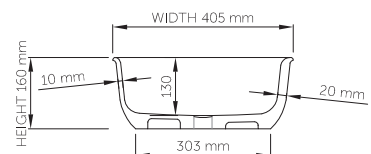

thin-edge

Price: \$ 713.90
 Size (l) x (w) x (h): 600mm x 405mm x 160mm
 Top to waste: 130mm
 Overflow: No overflow
 Material: DADOquartz®
 Finish: Matte / Satin
 Mounting: Counter-top

Base dimensions: 429mm x 303mm
 Edge width: 10mm
 Waste diameter: 40mm - fits Bespoke plug
 Weight: 9kg

Shipping information

Packing dimensions: 600mm x 430mm x 190mm
 Shipping mass: 11kg