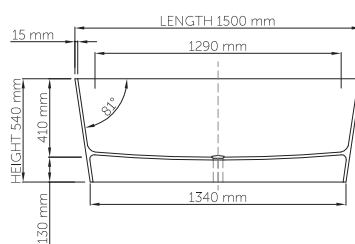

thin-edge

Price: \$ 5, 600.00
 Size (l) x (w) x (h): 1500mm x 780mm x 540mm
 Waste to floor: 130mm
 Water capacity: 275 L
 Overflow: No overflow
 Material: DADOquartz®
 Finish: Matte / Satin

Base dimensions: 1340mm x 620mm
 Edge width: 15mm
 Waste diameter: 50mm - fits Bespoke 40mm plug
 Weight: 80kg
Shipping information
 Packing dimensions: 1550mm x 830mm x 700mm
 Shipping mass: 130kg