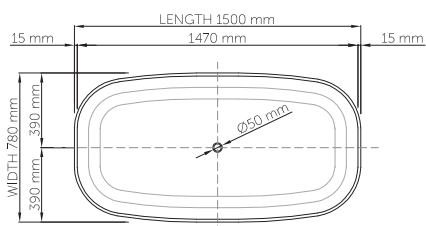

thin-edge

Price: \$ 5, 600.00
 Size (l) x (w) x (h): 1500mm x 780mm x 540mm
 Waste to floor: 130mm
 Water capacity: 275 L
 Overflow: No overflow
 Material: DADOquartz®
 Finish: Matte / Satin

Base dimensions: 1340mm x 620mm
 Edge width: 15mm
 Waste diameter: 50mm - fits Bespoke 40mm plug
 Weight: 80kg
Shipping information
 Packing dimensions: 1550mm x 830mm x 700mm
 Shipping mass: 130kg