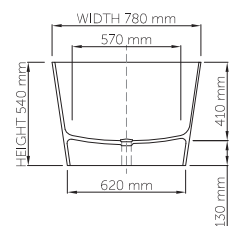

thin-edge

Price: \$ 5, 600.00
 Size (l) x (w) x (h): 1500mm x 780mm x 540mm
 Waste to floor: 130mm
 Water capacity: 275 L
 Overflow: No overflow
 Material: DADOquartz®
 Finish: Matte / Satin

Base dimensions: 1340mm x 620mm
 Edge width: 15mm
 Waste diameter: 50mm - fits Bespoke 40mm plug
 Weight: 80kg
Shipping information
 Packing dimensions: 1550mm x 830mm x 700mm
 Shipping mass: 130kg