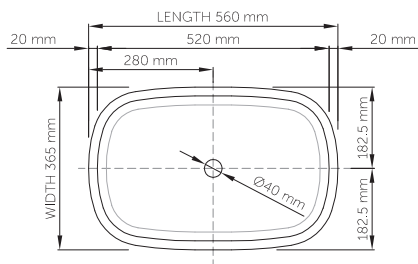

thin-edge

Price: \$ 590.00
 Size (l) x (w) x (h): 560mm x 365mm x 120mm
 Top to waste: 100mm
 Overflow: No overflow
 Material: DADOquartz®
 Finish: Matte / Satin
 Mounting: Counter-top / Under-mount

Base dimensions: 515mm x 250mm
 Edge width: 10mm
 Waste diameter: 40mm - fits Bespoke plug
 Weight: 6.5kg

Shipping information

Packing dimensions: 580mm x 340mm x 130mm
 Shipping mass: 8.5kg