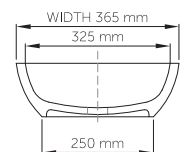

thin-edge

Price: \$ 590.00
 Size (l) x (w) x (h): 560mm x 365mm x 120mm
 Top to waste: 100mm
 Overflow: No overflow
 Material: DADOquartz®
 Finish: Matte / Satin
 Mounting: Counter-top / Under-mount

Base dimensions: 515mm x 250mm
 Edge width: 10mm
 Waste diameter: 40mm - fits Bespoke plug
 Weight: 6.5kg

Shipping information

Packing dimensions: 580mm x 340mm x 130mm
 Shipping mass: 8.5kg