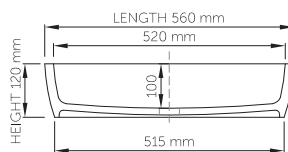

thin-edge

Price: \$ 590.00
 Size (l) x (w) x (h): 560mm x 365mm x 120mm
 Top to waste: 100mm
 Overflow: No overflow
 Material: DADOquartz®
 Finish: Matte / Satin
 Mounting: Counter-top / Under-mount

Base dimensions: 515mm x 250mm
 Edge width: 10mm
 Waste diameter: 40mm - fits Bespoke plug
 Weight: 6.5kg

Shipping information

Packing dimensions: 580mm x 340mm x 130mm
 Shipping mass: 8.5kg