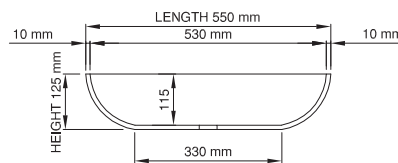

thin-edge

Price: \$ 649.00  
 Size (l) x (w) x (h): 550mm x 350mm x 125mm  
 Top to waste: 115mm  
 Overflow: No overflow  
 Material: DADOquartz®  
 Finish: Matte / Satin  
 Mounting: Counter-top / Under-mount

Base dimensions:  
 Edge width:  
 Waste diameter:  
 Weight:  
**Shipping information**  
 Packing dimensions:  
 Shipping mass:

330mm x 130mm  
 10mm - 12.5mm  
 40mm - fits Bespoke plug  
 10kg  
 600mm x 400mm x 140mm  
 12kg