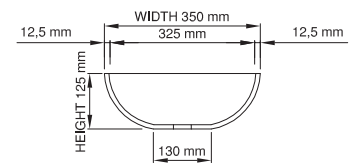

thin-edge

Price: \$ 649.00  
 Size (l) x (w) x (h): 550mm x 350mm x 125mm  
 Top to waste: 115mm  
 Overflow: No overflow  
 Material: DADOquartz®  
 Finish: Matte / Satin  
 Mounting: Counter-top / Under-mount

Base dimensions:  
 Edge width:  
 Waste diameter:  
 Weight:  
**Shipping information**  
 Packing dimensions:  
 Shipping mass:

330mm x 130mm  
 10mm - 12.5mm  
 40mm - fits Bespoke plug  
 10kg  
 600mm x 400mm x 140mm  
 12kg