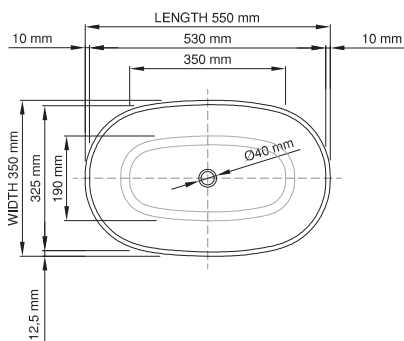

thin-edge

Price: \$ 649.00  
 Size (l) x (w) x (h): 550mm x 350mm x 125mm  
 Top to waste: 115mm  
 Overflow: No overflow  
 Material: DADOquartz®  
 Finish: Matte / Satin  
 Mounting: Counter-top / Under-mount

Base dimensions:  
 Edge width:  
 Waste diameter:  
 Weight:  
**Shipping information**  
 Packing dimensions:  
 Shipping mass:

330mm x 130mm  
 10mm - 12.5mm  
 40mm - fits Bespoke plug  
 10kg  
 600mm x 400mm x 140mm  
 12kg