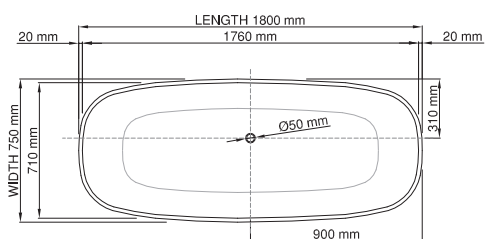

thin-edge

Price: \$ 5,990.00
 Size (l) x (w) x (h): 1800mm x 750mm x 600mm
 Waste to floor: 130mm
 Water capacity: 345 L
 Overflow: No overflow
 Material: DADOquartz®
 Finish: Matte / Satin

Base dimensions: 840mm x 420mm
 Edge width: 20mm
 Waste diameter: 50mm - fits Bespoke 40mm plug
 Weight: 93kg

Shipping information

Packing dimensions: 1880mm x 970mm x 750mm
 Shipping mass: 143kg