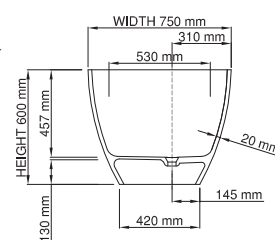

thin-edge

Price: \$ 5,990.00
 Size (l) x (w) x (h): 1800mm x 750mm x 600mm
 Waste to floor: 130mm
 Water capacity: 345 L
 Overflow: No overflow
 Material: DADOquartz®
 Finish: Matte / Satin

Base dimensions: 840mm x 420mm
 Edge width: 20mm
 Waste diameter: 50mm - fits Bespoke 40mm plug
 Weight: 93kg

Shipping information

Packing dimensions: 1880mm x 970mm x 750mm
 Shipping mass: 143kg