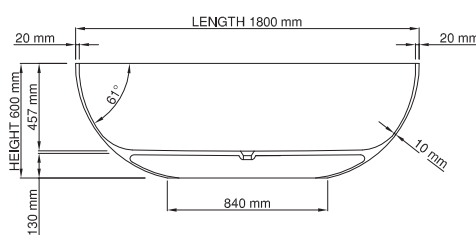

thin-edge

Price: \$ 5,990.00
 Size (l) x (w) x (h): 1800mm x 750mm x 600mm
 Waste to floor: 130mm
 Water capacity: 345 L
 Overflow: No overflow
 Material: DADOquartz®
 Finish: Matte / Satin

Base dimensions: 840mm x 420mm
 Edge width: 20mm
 Waste diameter: 50mm - fits Bespoke 40mm plug
 Weight: 93kg

Shipping information

Packing dimensions: 1880mm x 970mm x 750mm
 Shipping mass: 143kg