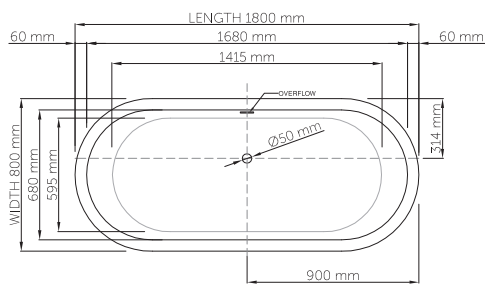

wide-edge

Price: \$ 7,760.00
 Size (l) x (w) x (h): 1800mm x 800mm x 600mm
 Waste to floor: 60mm
 Water capacity: 250 L
 Overflow: No overflow
 Material: DADOquartz®
 Finish: Matte / Satin

Base dimensions: 1800mm x 800mm
 Edge width: 60mm
 Waste diameter: 50mm - fits Bespoke 40mm plug
 Weight: 145kg

Shipping information

Packing dimensions: 1800mm x 870mm x 730mm
 Shipping mass: 195kg