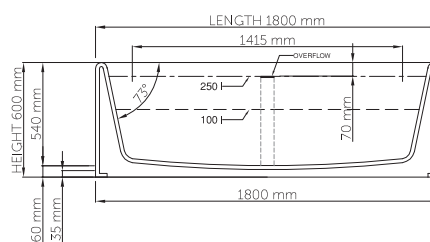

wide-edge

Price: \$ 7,760.00
 Size (l) x (w) x (h): 1800mm x 800mm x 600mm
 Waste to floor: 60mm
 Water capacity: 250 L
 Overflow: No overflow
 Material: DADOquartz®
 Finish: Matte / Satin

Base dimensions: 1800mm x 800mm
 Edge width: 60mm
 Waste diameter: 50mm - fits Bespoke 40mm plug
 Weight: 145kg

Shipping information

Packing dimensions: 1800mm x 870mm x 730mm
 Shipping mass: 195kg