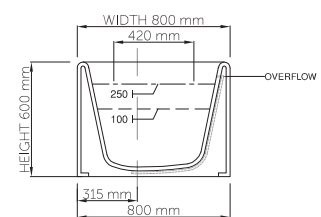

wide-edge

Price: \$ 7,760.00
 Size (l) x (w) x (h): 1800mm x 800mm x 600mm
 Waste to floor: 60mm
 Water capacity: 250 L
 Overflow: No overflow
 Material: DADOquartz®
 Finish: Matte / Satin

Base dimensions: 1800mm x 800mm
 Edge width: 60mm
 Waste diameter: 50mm - fits Bespoke 40mm plug
 Weight: 145kg

Shipping information

Packing dimensions: 1800mm x 870mm x 730mm
 Shipping mass: 195kg