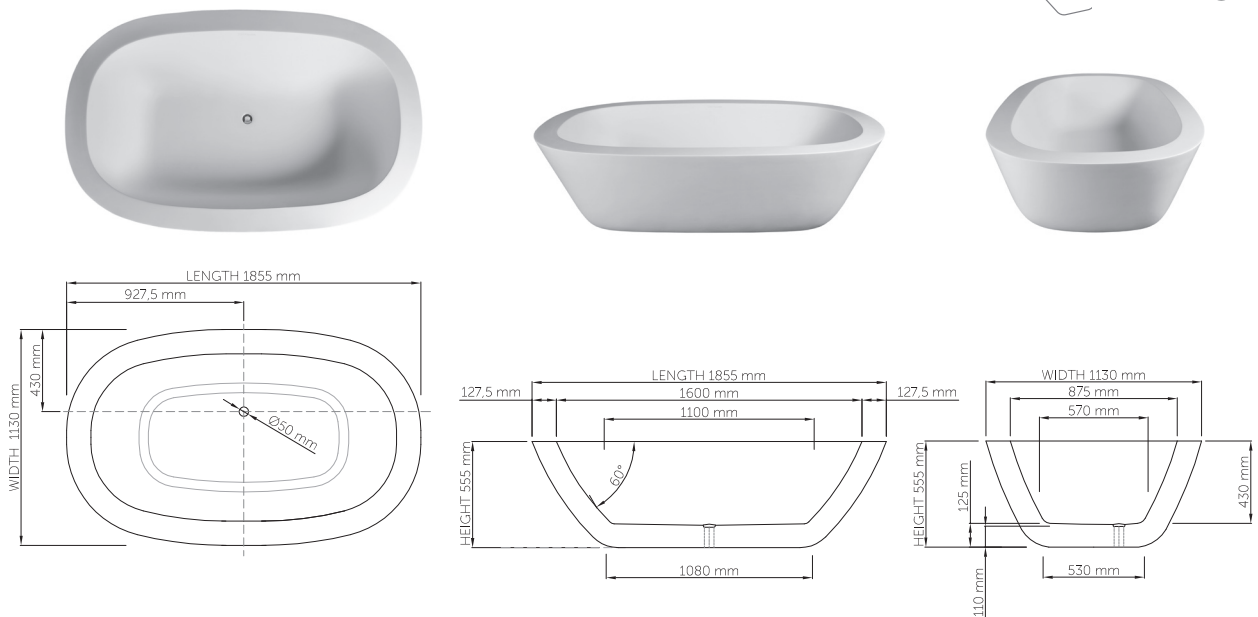

wide-edge

Price: \$ 7,760.00
 Size (l) x (w) x (h): 1855mm x 1130mm x 555mm
 Waste to floor: 110mm
 Water capacity: 300 L
 Overflow: No overflow
 Material: DADOquartz®
 Finish: Matte / Satin

Base dimensions: 1080mm x 530mm
 Edge width: 127.5mm
 Waste diameter: 50mm - fits Bespoke 40mm plug
 Weight: 122.5kg
Shipping information
 Packing dimensions: 1950mm x 1275mm x 760mm
 Shipping mass: 172.5kg