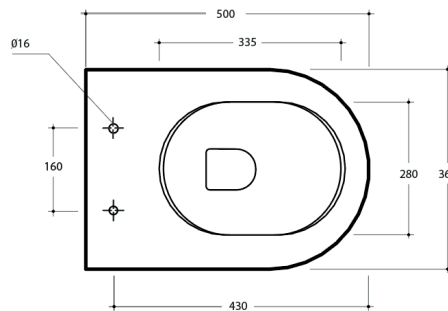

* Recommended installation height.

CLEANMAX
ANTI-BACTERIAL
SELF CLEANING GLAZE