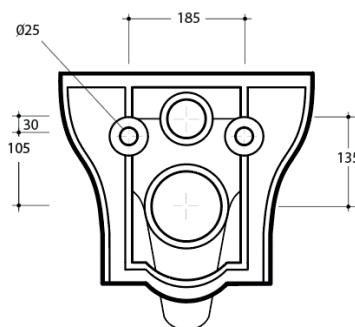

* Recommended installation height.

CLEANMAX
ANTI-BACTERIAL
SELF CLEANING GLAZE