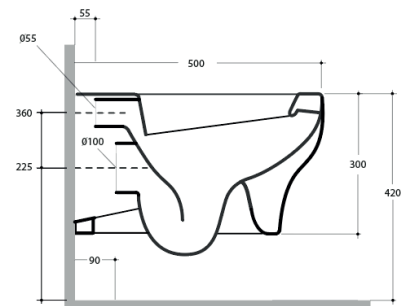

* Recommended installation height.

CLEANMAX
ANTI-BACTERIAL
SELF CLEANING GLAZE