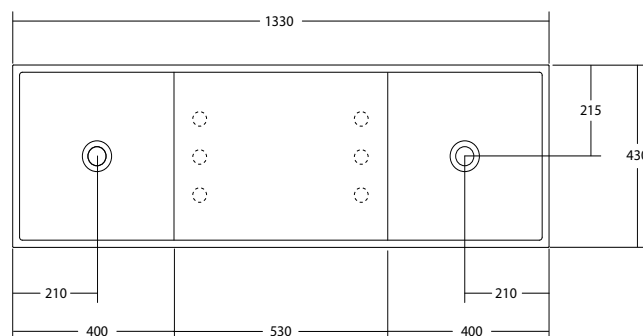

SPECIFICATIONS

Finishes:

Matt White

Softskin Finish:

Available refer to Softskin Finishes document

Dimensions:

1330mm x 430mm x 175mm

Designer:

32mm

Waste Supplied:

Yes - 32/40mm - with chrome pop-up waste (white solid surface cap option available)

Weight:

37.7kg

Bowl Capacity:

7.2L x 2

Dimensions are shown in millimetres. Due to the handcrafted nature of Omvivo products measurements are subject to a +/- 5mm manufacturing tolerance.