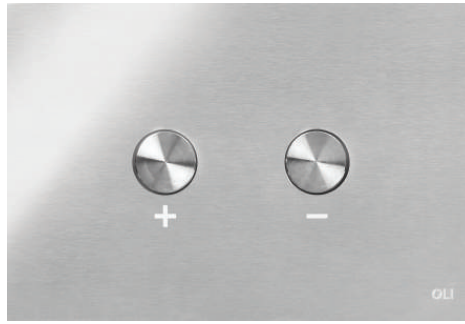

STUDIO
BAGNO

BLINK

STYLE

Push Plates

CODE

OL0154963 (Polished Chrome)

OL093399 (Satin Chrome)

OL216621 (White)

OL878489 (Black)

MATERIAL

Stainless Steel

CAPACITY

4.5/3 Litre Dual Flush