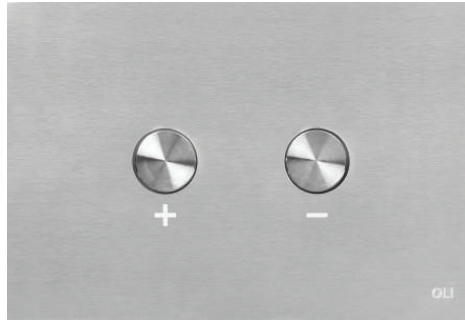

STUDIO
BAGNO

BLINK

STYLE

Push Plates

CODE

OL0154963 (Polished Chrome)

OL093399 (Satin Chrome)

OL216621 (White)

OL878489 (Black)

MATERIAL

Stainless Steel

CAPACITY

4.5/3 Litre Dual Flush