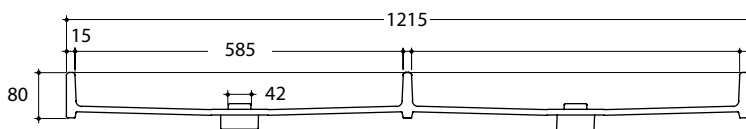

Berlin Bracket

CODE

SB BERBRAC

BERLIN THREE