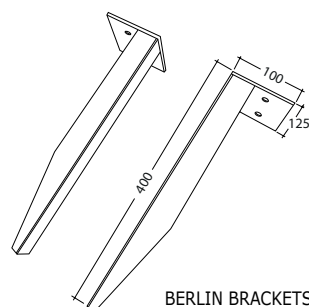

BERLIN BRACKETS

Berlin Bracket

CODE

SB BERBRAC