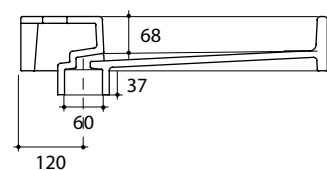

Berlin Three

STYLE

Bench/Wall

CODE

Berlin Three
NTH (URB1200L/0)
2TH (URB1200L/2)

WEIGHT

24 kg

COLOURS

White, Standard colours +40%
Not glazed at rear.

OVERFLOW & WASTE

32 mm expand waste included.

Berlin Bracket

CODE

SB BERBRAC