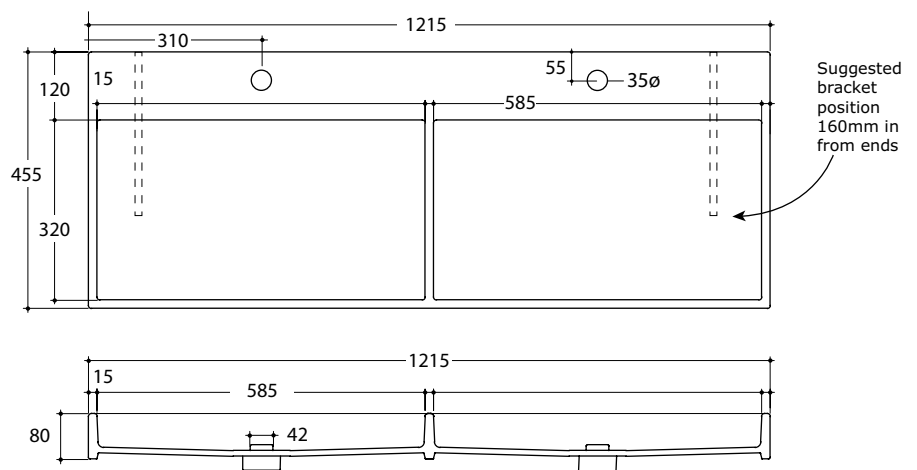

Berlin Bracket

CODE

SB BERBRAC

BERLIN THREE