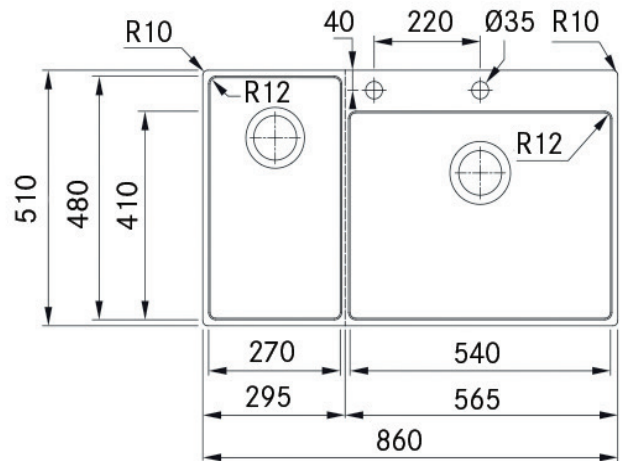

BWX 220-54/27 SBL BOX CENTRE SINK

PRODUCT INFORMATION

Installation	Topmount/Flushmount
Dimensions	860(W) x 510(H)mm
Cabinet Base	900mm
Bowl Size	540(W) x 410(H) x 200(D)mm / 44L 270(W) x 480(H) x 200(D)mm / 26L
Bowl Radius	12mm
Cut-Out Size	Template
Cut-Out Template	Yes
Waste Outlet	Semi Integrated Waste
Overflow	Yes
Tap Holes	ø35mm
Remote Waste	Yes
Finish	Stainless Steel

ACCESSORIES AVAILABLE

ACCESSORIES INCLUDED

BARE SINK OPTION AND SOME SINK & TAP PACKAGES DO NOT INCLUDE ACCESSORIES. PLEASE CHAT TO YOUR SALES CONSULTANT FOR FURTHER INFORMATION.

ACCESSORIES

CB 134
Chopping Board