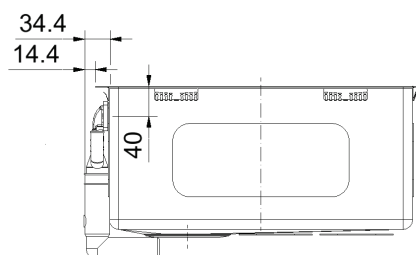

BOX 220-42/29 SBL
BOLERO SINK

PRODUCT INFORMATION

Installation	Topmount/Flushmount/Undermount
Dimensions	780(W) x 450(H)mm
Cabinet Base	800mm
Bowl Size	420(W) x 410(H) x 200(D)mm/34L 298(W) x 410(H) x 200(D)mm/24L
Bowl Radius	12mm
Cut-Out Size	Template
Cut-Out Template	Yes
Waste Outlet	Semi Integrated Waste
Overflow	Yes
Tap Holes	No
Remote Waste	No
Finish	Stainless Steel