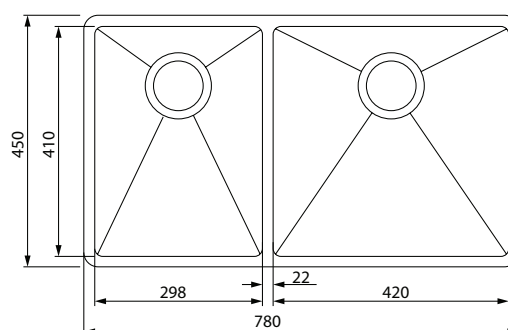

BOX 220-42/29 SBL
BOLERO SINK

PRODUCT INFORMATION

Installation	Topmount/Flushmount/Undermount
Dimensions	780(W) x 450(H)mm
Cabinet Base	800mm
Bowl Size	420(W) x 410(H) x 200(D)mm/34L 298(W) x 410(H) x 200(D)mm/24L
Bowl Radius	12mm
Cut-Out Size	Template
Cut-Out Template	Yes
Waste Outlet	Semi Integrated Waste
Overflow	Yes
Tap Holes	No
Remote Waste	No
Finish	Stainless Steel