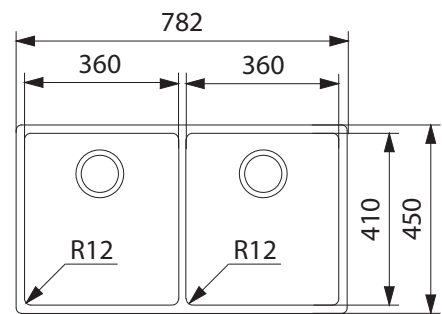

BOX 220-36
BOLERO SINK

PRODUCT INFORMATION

Installation	Topmount/Flushmount/Undermount
Dimensions	782(W) x 450(H)mm
Cabinet Base	800mm
Bowl Size	360(W) x 410(H) x 200(D)mm/ 29L (x2)
Bowl Radius	12mm
Cut-Out Size	Template
Cut-Out Template	Yes
Waste Outlet	Semi Integrated Waste
Overflow	Yes
Tap Holes	No
Remote Waste	No
Finish	Stainless Steel