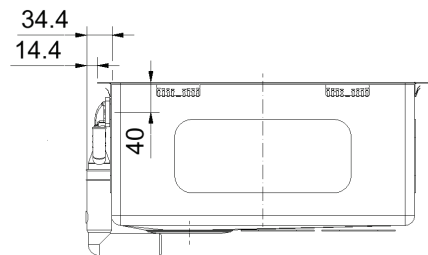

BOX 220-36
BOLERO SINK

PRODUCT INFORMATION

Installation	Topmount/Flushmount/Undermount
Dimensions	782(W) x 450(H)mm
Cabinet Base	800mm
Bowl Size	360(W) x 410(H) x 200(D)mm/ 29L (x2)
Bowl Radius	12mm
Cut-Out Size	Template
Cut-Out Template	Yes
Waste Outlet	Semi Integrated Waste
Overflow	Yes
Tap Holes	No
Remote Waste	No
Finish	Stainless Steel