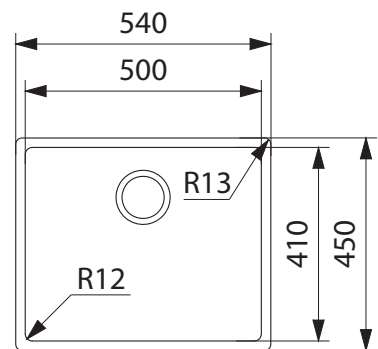

BOX 210-50
BOLERO SINK

PRODUCT INFORMATION

Installation	Topmount/Flushmount/Undermount
Dimensions	540(W) x 450(H)mm
Cabinet Base	600mm
Bowl Size	500(W) x 410(H) x 200(D)mm/41L
Bowl Radius	12mm
Cut-Out Size	Template
Cut-Out Template	Yes
Waste Outlet	Semi Integrated Waste
Overflow	Yes
Tap Holes	No
Remote Waste	No
Finish	Stainless Steel