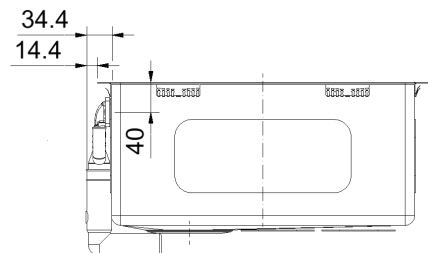

BOX 210-50
BOLERO SINK

PRODUCT INFORMATION

Installation	Topmount/Flushmount/Undermount
Dimensions	540(W) x 450(H)mm
Cabinet Base	600mm
Bowl Size	500(W) x 410(H) x 200(D)mm/41L
Bowl Radius	12mm
Cut-Out Size	Template
Cut-Out Template	Yes
Waste Outlet	Semi Integrated Waste
Overflow	Yes
Tap Holes	No
Remote Waste	No
Finish	Stainless Steel