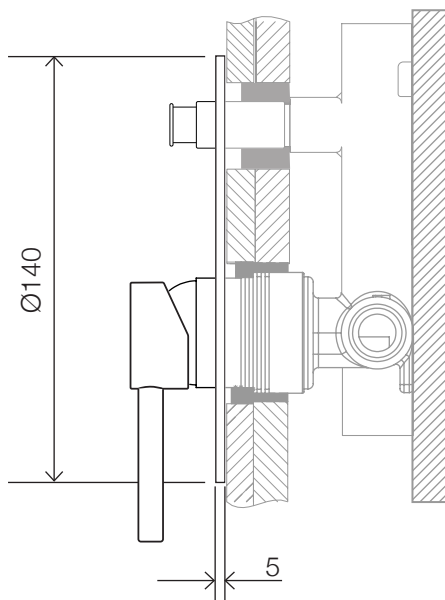

Axis Pin Shower Mixer with Diverter

AX16350 - EXTERNAL PART ONLY

Finishes available: Chrome, Matte Black, Brushed Nickel PVD, Rose Gold PVD, Brushed Rose Gold PVD, Brushed Brass PVD, Brushed Gun Metal, White

Requires ARB0135 - Arcisan Universal in-wall body for installation.

WARRANTY
15 years

*Conditions apply.

streamline

Dimensions are in millimeters and are subject to manufacturing variations. Streamline reserves the right to vary specifications at any time without notice. Information provided within this specification sheet is correct at the date of printing. Please confirm all particulars with your sales consultant prior to purchase.
Version: 1.0 - March 2020