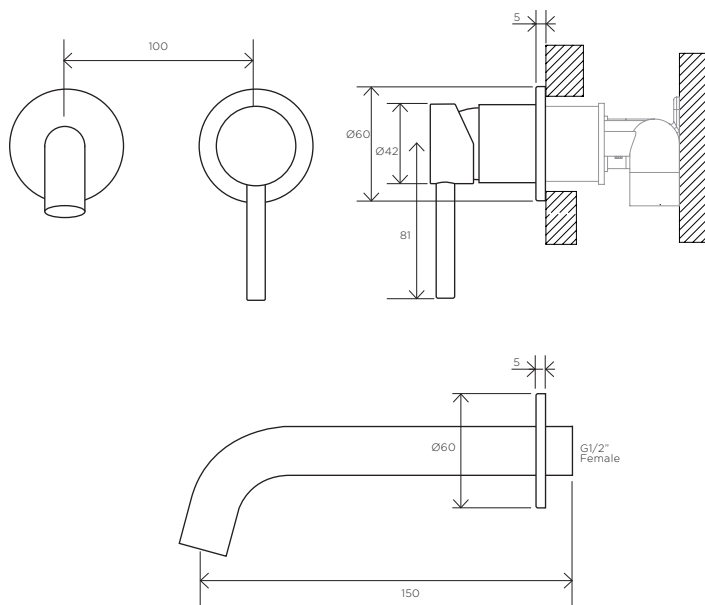

## Axus Pin Lever Wall Mount Basin/ Bath Mixer 2 plates - 150mm spout

AX16230 - EXTERNAL PART ONLY

**WELS:** 6 stars

**Litre/min:** 4.5

**WELS License / Reg No:** 1483 / T34782

**Finishes available:** Chrome, Matte Black, Brushed Nickel PVD, Rose Gold PVD, Brushed Rose Gold PVD, Brushed Brass PVD, Brushed Gun Metal, White

Requires ARB0120 - Arcisan Universal in-wall body for installation.

Axus Pin Lever Wall Mount Basin/Bath Mixer 2 plates is a classic, cylinder type mixer tap. With specific attention paid to quality, all pieces are polished to a mirror-like chrome finish. Adaptable to many different applications, the Axus collection is a reliable and secure choice.