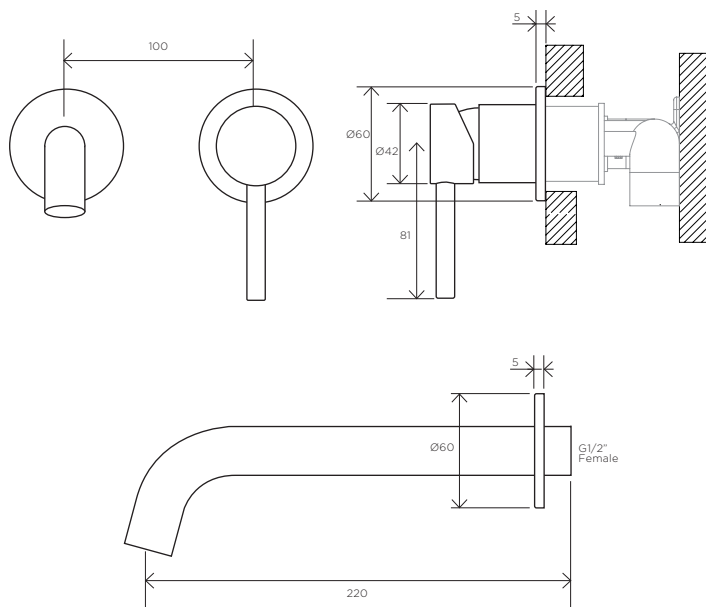

**Axis Pin Lever Wall Mount Basin/
Bath Mixer 2 plates - 220mm spout**

AX16220 - EXTERNAL PART ONLY

WELS: 6 stars

Litre/min: 4.5

WELS License / Reg No: 1483 / T34783

Finishes available: Chrome, Matte Black, Brushed Nickel PVD, Rose Gold PVD, Brushed Rose Gold PVD, Brushed Brass PVD, Brushed Gun Metal, White

Requires ARB0120 - Arcisan Universal in-wall body for installation.

Axis Pin Lever Wall Mount Basin/Bath Mixer 2 plates is a classic, cylinder type mixer tap. With specific attention paid to quality, all pieces are polished to a mirror-like chrome finish. Adaptable to many different applications, the Axis collection is a reliable and secure choice.