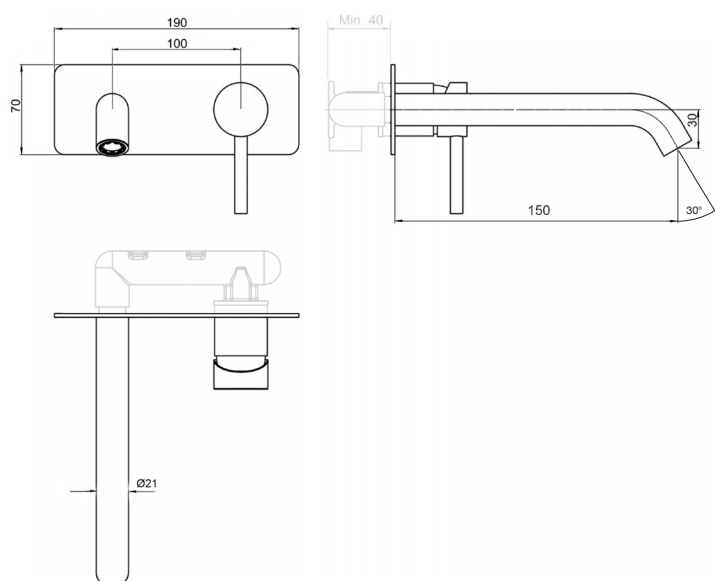

Axis Pin Lever Wall Mounted Basin Mixer Square Plate - 150mm spout

AX16210 - EXTERNAL PART ONLY

WELS: 6 stars

Litres/minute: 4.5L

Finishes available: Chrome, Matte Black, Brushed Nickel PVD, Rose Gold PVD, Brushed Rose Gold PVD, Brushed Brass PVD, Brushed Gun Metal, White.

Requires ARB0120 - Arcisan Universal in-wall body for installation.

The Axis Pin Lever Wall Mount Basin Mixer is a classic, cylinder type mixer tap. With specific attention paid to quality, all pieces are polished to a mirror-like chrome finish. Adaptable to many different applications, the Axis collection is a reliable and secure choice.