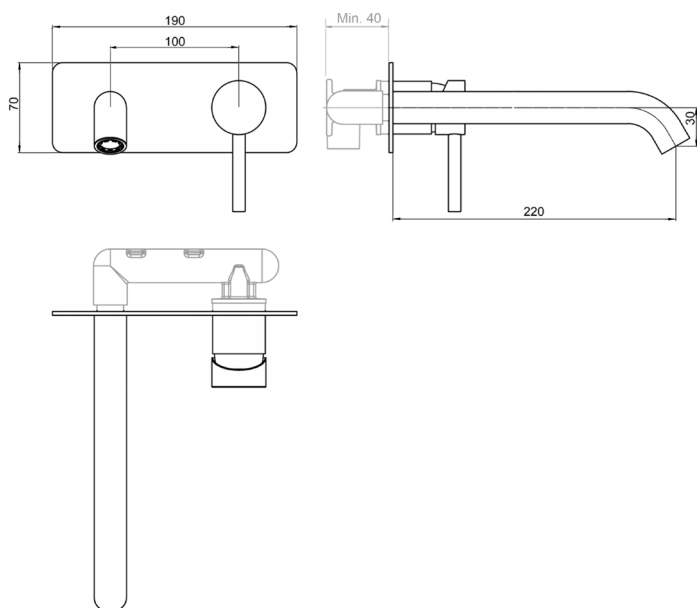

Axus Pin Lever Wall Mount Basin Mixer - 220mm spout

AX16200 - EXTERNAL PART ONLY

WELS: 6 stars

Litres/minute: 4.5L

WELS License / Reg No: 1483 / T34784

Finishes available: Chrome, Matte Black, Brushed Nickel PVD, Rose Gold PVD, Brushed Rose Gold PVD, Brushed Brass PVD, Brushed Gun Metal, White.

Requires ARB0120 - Arcisan Universal in-wall body for installation.

The Axus Pin Lever Wall Mount Basin Mixer is a classic, cylinder type mixer tap. With specific attention paid to quality, all pieces are polished to a mirror-like chrome finish. Adaptable to many different applications, the Axus collection is a reliable and secure choice.