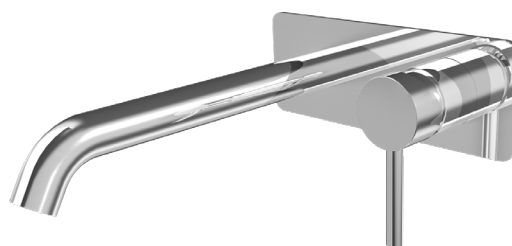

Axus Pin Lever Wall Mount Basin Mixer - 220mm spout

AX16200 - EXTERNAL PART ONLY

WELS: 6 stars

Litres/minute: 4.5L

WELS License / Reg No: 1483 / T34784

Finishes available: Chrome, Matte Black, Brushed Nickel PVD, Rose Gold PVD, Brushed Rose Gold PVD, Brushed Brass PVD, Brushed Gun Metal, White.

Requires ARB0120 - Arcisan Universal in-wall body for installation.

The Axus Pin Lever Wall Mount Basin Mixer is a classic, cylinder type mixer tap. With specific attention paid to quality, all pieces are polished to a mirror-like chrome finish. Adaptable to many different applications, the Axus collection is a reliable and secure choice.

This particular series of mixer has some finishes in a PVD coating. PVD (short for Physical Vapor Deposition) is a way of coating products so that the finish has superior wear and corrosion resistance with a higher hardness than electroplating.