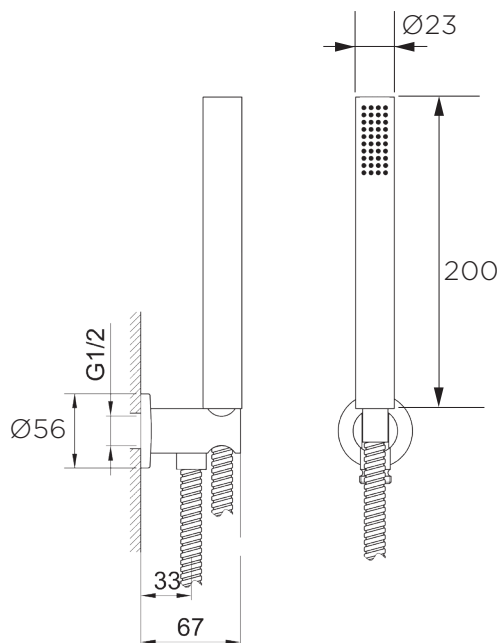

Axis tubular handshower on fixed wall bracket

AX02430

WELS: 3 star

Litre/min: 9

WELS License / Reg No: 1483 / S12926

Handshower functions: Single setting

Finishes available: Chrome, Matte Black, Brushed Nickel PVD, Rose Gold PVD, Brushed Rose Gold PVD, Brushed Brass PVD, Brushed Gun Metal

Hose is 1500mm long

The Axis tubular handshower comes on a fixed wall bracket with a 1500mm long metal coil hose on all colours. Available in a large range of colours and finishes.

streamline

Dimensions are in millimeters and are subject to manufacturing variations. Streamline reserves the right to vary specifications at any time without notice. Information provided within this specification sheet is correct at the date of printing. Please confirm all particulars with your sales consultant prior to purchase.