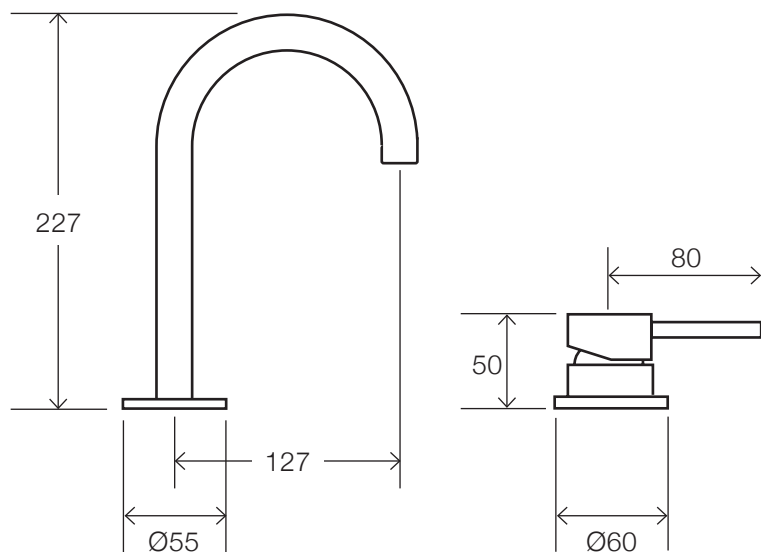

**Axis Pin Lever 2 hole basin mixer -
127mm spout projection**

AX01362

WELS: 6 stars

Litres/minute: 4.5L

WELS License / Reg No: 1483 / T32672

Finishes available: Chrome, Brushed Nickel PVD,
Matte Black and Brushed Gun Metal

Ø20mm diameter spout

WARRANTY
15 years

*Conditions apply.