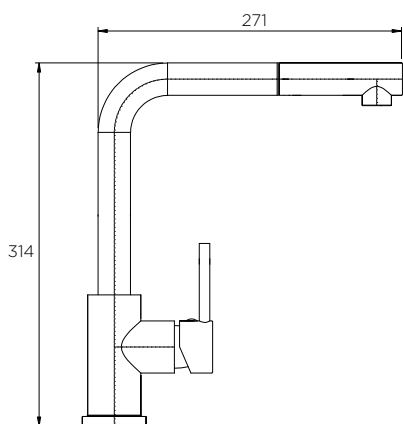

Axis Pin Kitchen Mixer with Pull Out spray

AX01358

WELS: 5 star

Litre/min: 5.5L

WELS License / Reg No: 1483 / T35937

Finishes available: Chrome, Matte Black, Brushed Nickel PVD, Brushed Brass PVD, Brushed Gun Metal