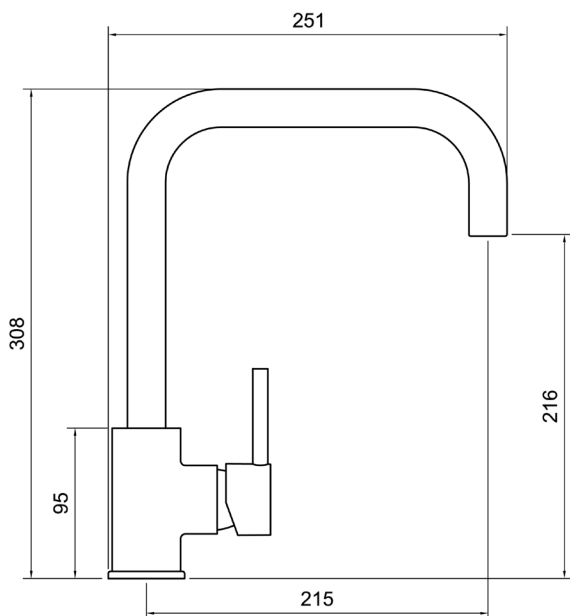

Axis Pin Kitchen Mixer

AX01350

WELS: 4 stars

Litres/minute: 6.5L

WELS License / Reg No: 1483 / T26395

Finishes available: Chrome, Matte Black, Brushed Nickel PVD, Brushed Brass PVD, Brushed Gun Metal, White

WARRANTY
15 years

*Conditions apply.

streamline

Dimensions are in millimeters and are subject to manufacturing variations. Streamline reserves the right to vary specifications at any time without notice. Information provided within this specification sheet is correct at the date of printing. Please confirm all particulars with your sales consultant prior to purchase.