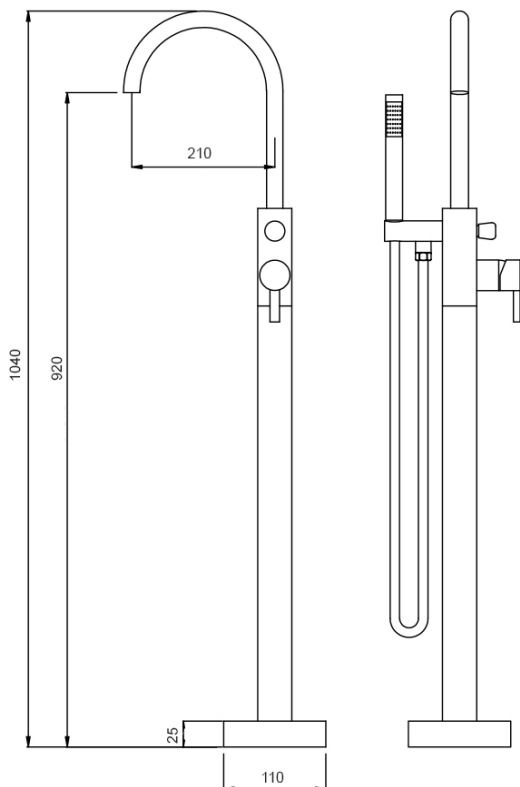

Axis Pin Floor Standing Bath Mixer with Handshower

AX01345

WELS: 3 stars

Litres/minute: 9L (handshower only)

Finish: Chrome, Brushed Nickel PVD, Matte Black, Brushed Rose Gold PVD, Brushed Brass PVD, Brushed Gun Metal