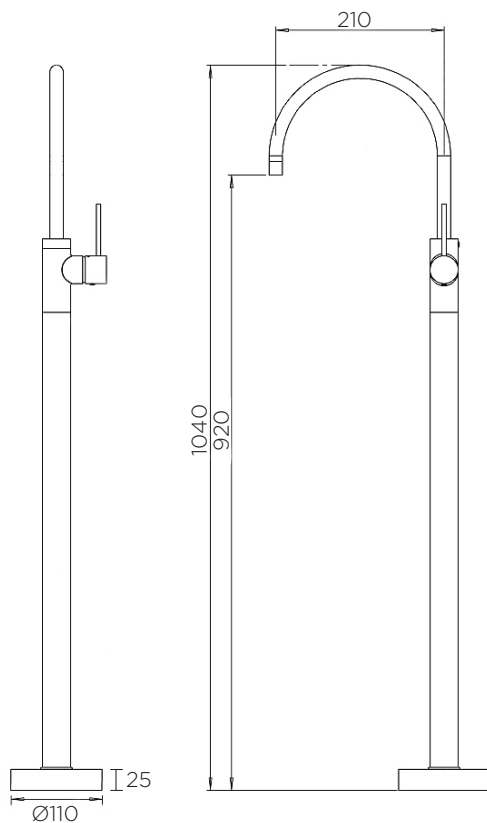

## Axis Pin Floor Standing Bath Mixer

AX01340

**Finishes available:** Chrome, Brushed Nickel PVD, Matte Black, Rose Gold PVD, Brushed Rose Gold PVD, Brushed Brass PVD, Brushed Gun Metal, White.

NOTE: All height measurements from unfinished floor if installed as per install instructions.

**WARRANTY**  
15 years

\*Conditions apply.

streamline

Dimensions are in millimeters and are subject to manufacturing variations. Streamline reserves the right to vary specifications at any time without notice. Information provided within this specification sheet is correct at the date of printing. Please confirm all particulars with your sales consultant prior to purchase.  
Version: 3.2 - March 2020