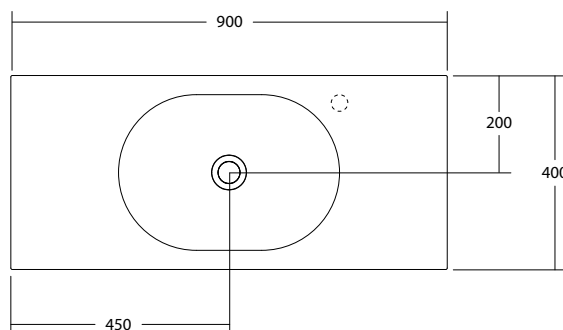

SPECIFICATIONS

Finishes:

Matt White

Softskin Finish:

Available, refer to Softskin Finishes document

Dimensions:

900mm x 400mm x 133mm

Designer:

32mm

Waste Supplied:

Yes - 32/40mm - with chrome pop-up waste (white solid surface cap option available)

Weight:

16.2kg

Bowl Capacity:

7.4L

Dimensions are shown in millimetres. Due to the handcrafted nature of Omvivo products measurements are subject to a +/- 5mm manufacturing tolerance.