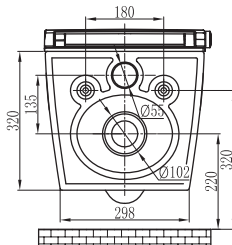

**Set-out:** P-trap 220mm

**Finish:** White

### NOTE!!!

The Neion wall mount water closet pan with integrated bidet seat complies with WMTS-051.

Bidet seat has integral break tank with air gap complying with AS 2845.2. Thus it meets the High-Hazard backflow prevention requirements of AS/NZS 3500.1 without the need for a RPZ valve.