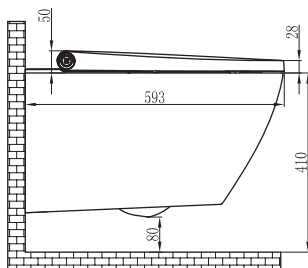

**Set-out:** P-trap 220mm

**Finish:** White

### NOTE!!!

The Neion wall mount water closet pan with integrated bidet seat complies with WMTS-051.

Bidet seat has integral break tank with air gap complying with AS 2845.2. Thus it meets the High-Hazard backflow prevention requirements of AS/NZS 3500.1 without the need for a RPZ valve.