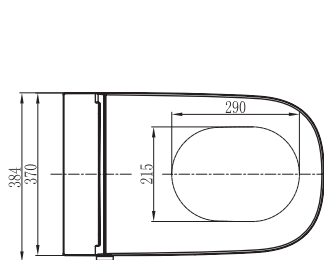

NOTE!!!

The Neion wall mount water closet pan with integrated bidet seat complies with WMTS-051.

Bidet seat has integral break tank with air gap complying with AS 2845.2. Thus it meets the High-Hazard backflow prevention requirements of AS/NZS 3500.1 without the need for a RPZ valve.