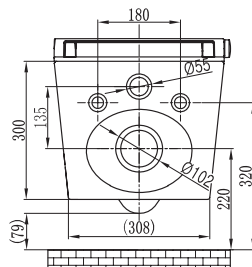

**Set-out:** P-trap 220mm

**Finish:** White

**NOTE!!!**

The Neion wall mount water closet pan with integrated bidet seat complies with WMTS-051.

Bidet seat has integral break tank with air gap complying with AS 2845.2. Thus it meets the High-Hazard backflow prevention requirements of AS/NZS 3500.1 without the need for a RPZ valve.

## Concealed Cistern with frame

ARO4460-SP-NE

**WELS:** 4 star

**Litres/min:** 4.5 / 3

**Inlet Position:** Top left

**Material:** High density polyethylene