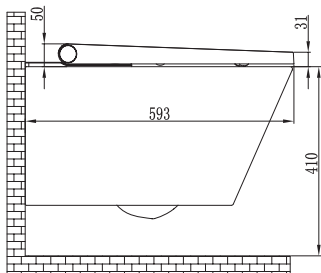

**Set-out:** P-trap 220mm

**Finish:** White

**NOTE!!!**

The Neion wall mount water closet pan with integrated bidet seat complies with WMTS-051.

Bidet seat has integral break tank with air gap complying with AS 2845.2. Thus it meets the High-Hazard backflow prevention requirements of AS/NZS 3500.1 without the need for a RPZ valve.