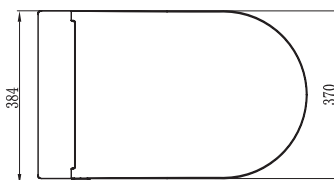

**Set-out:** P-trap 220mm

**Finish:** White

**NOTE!!!**

The Neion wall mount water closet pan with integrated bidet seat complies with WMTS-051.

Bidet seat has integral break tank with air gap complying with AS 2845.2. Thus it meets the High-Hazard backflow prevention requirements of AS/NZS 3500.1 without the need for a RPZ valve.