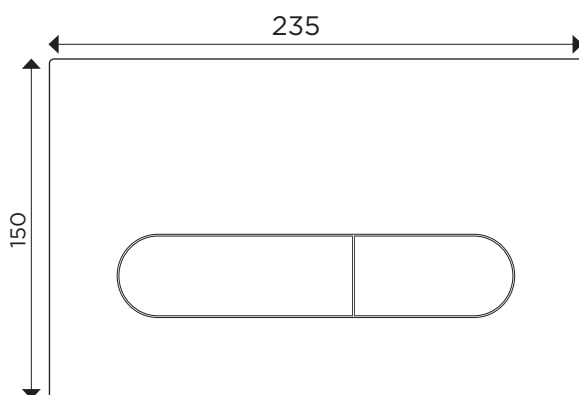

Eneo Button Set

EN04470

Finishes available: Chrome, Matte Black and Brushed Nickel

Arcisan Flush Buttons have been designed to complement all our Arcisan sanitaryware and will fit the Arcisan cistern. Available in a range of colours, that will match your Arcisan tapware and accessories, the Eneo flush button is the piece to complete your bathroom.