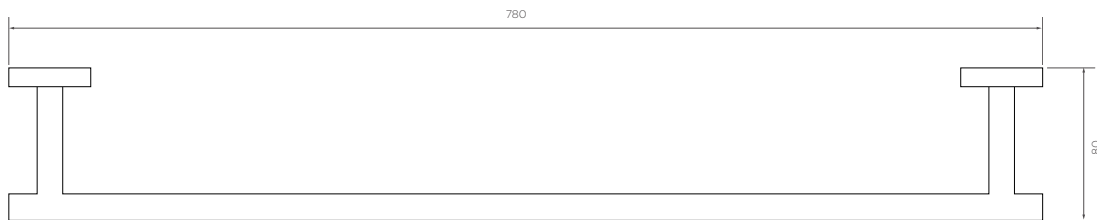

WARRANTY
7 years

*Conditions apply.