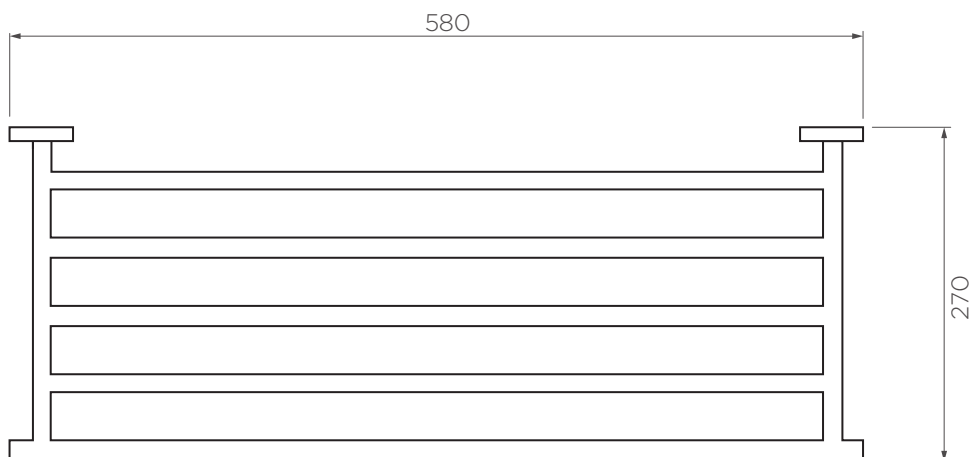

WARRANTY
7 years

*Conditions apply.

stream|ine

Dimensions are in millimeters and are subject to manufacturing variations. Streamline Products reserves the right to vary specifications at any time without notice. Information provided within this specification sheet is correct at the date of printing. Please confirm all particulars with your sales consultant prior to purchase. Version: 1 - April 2021